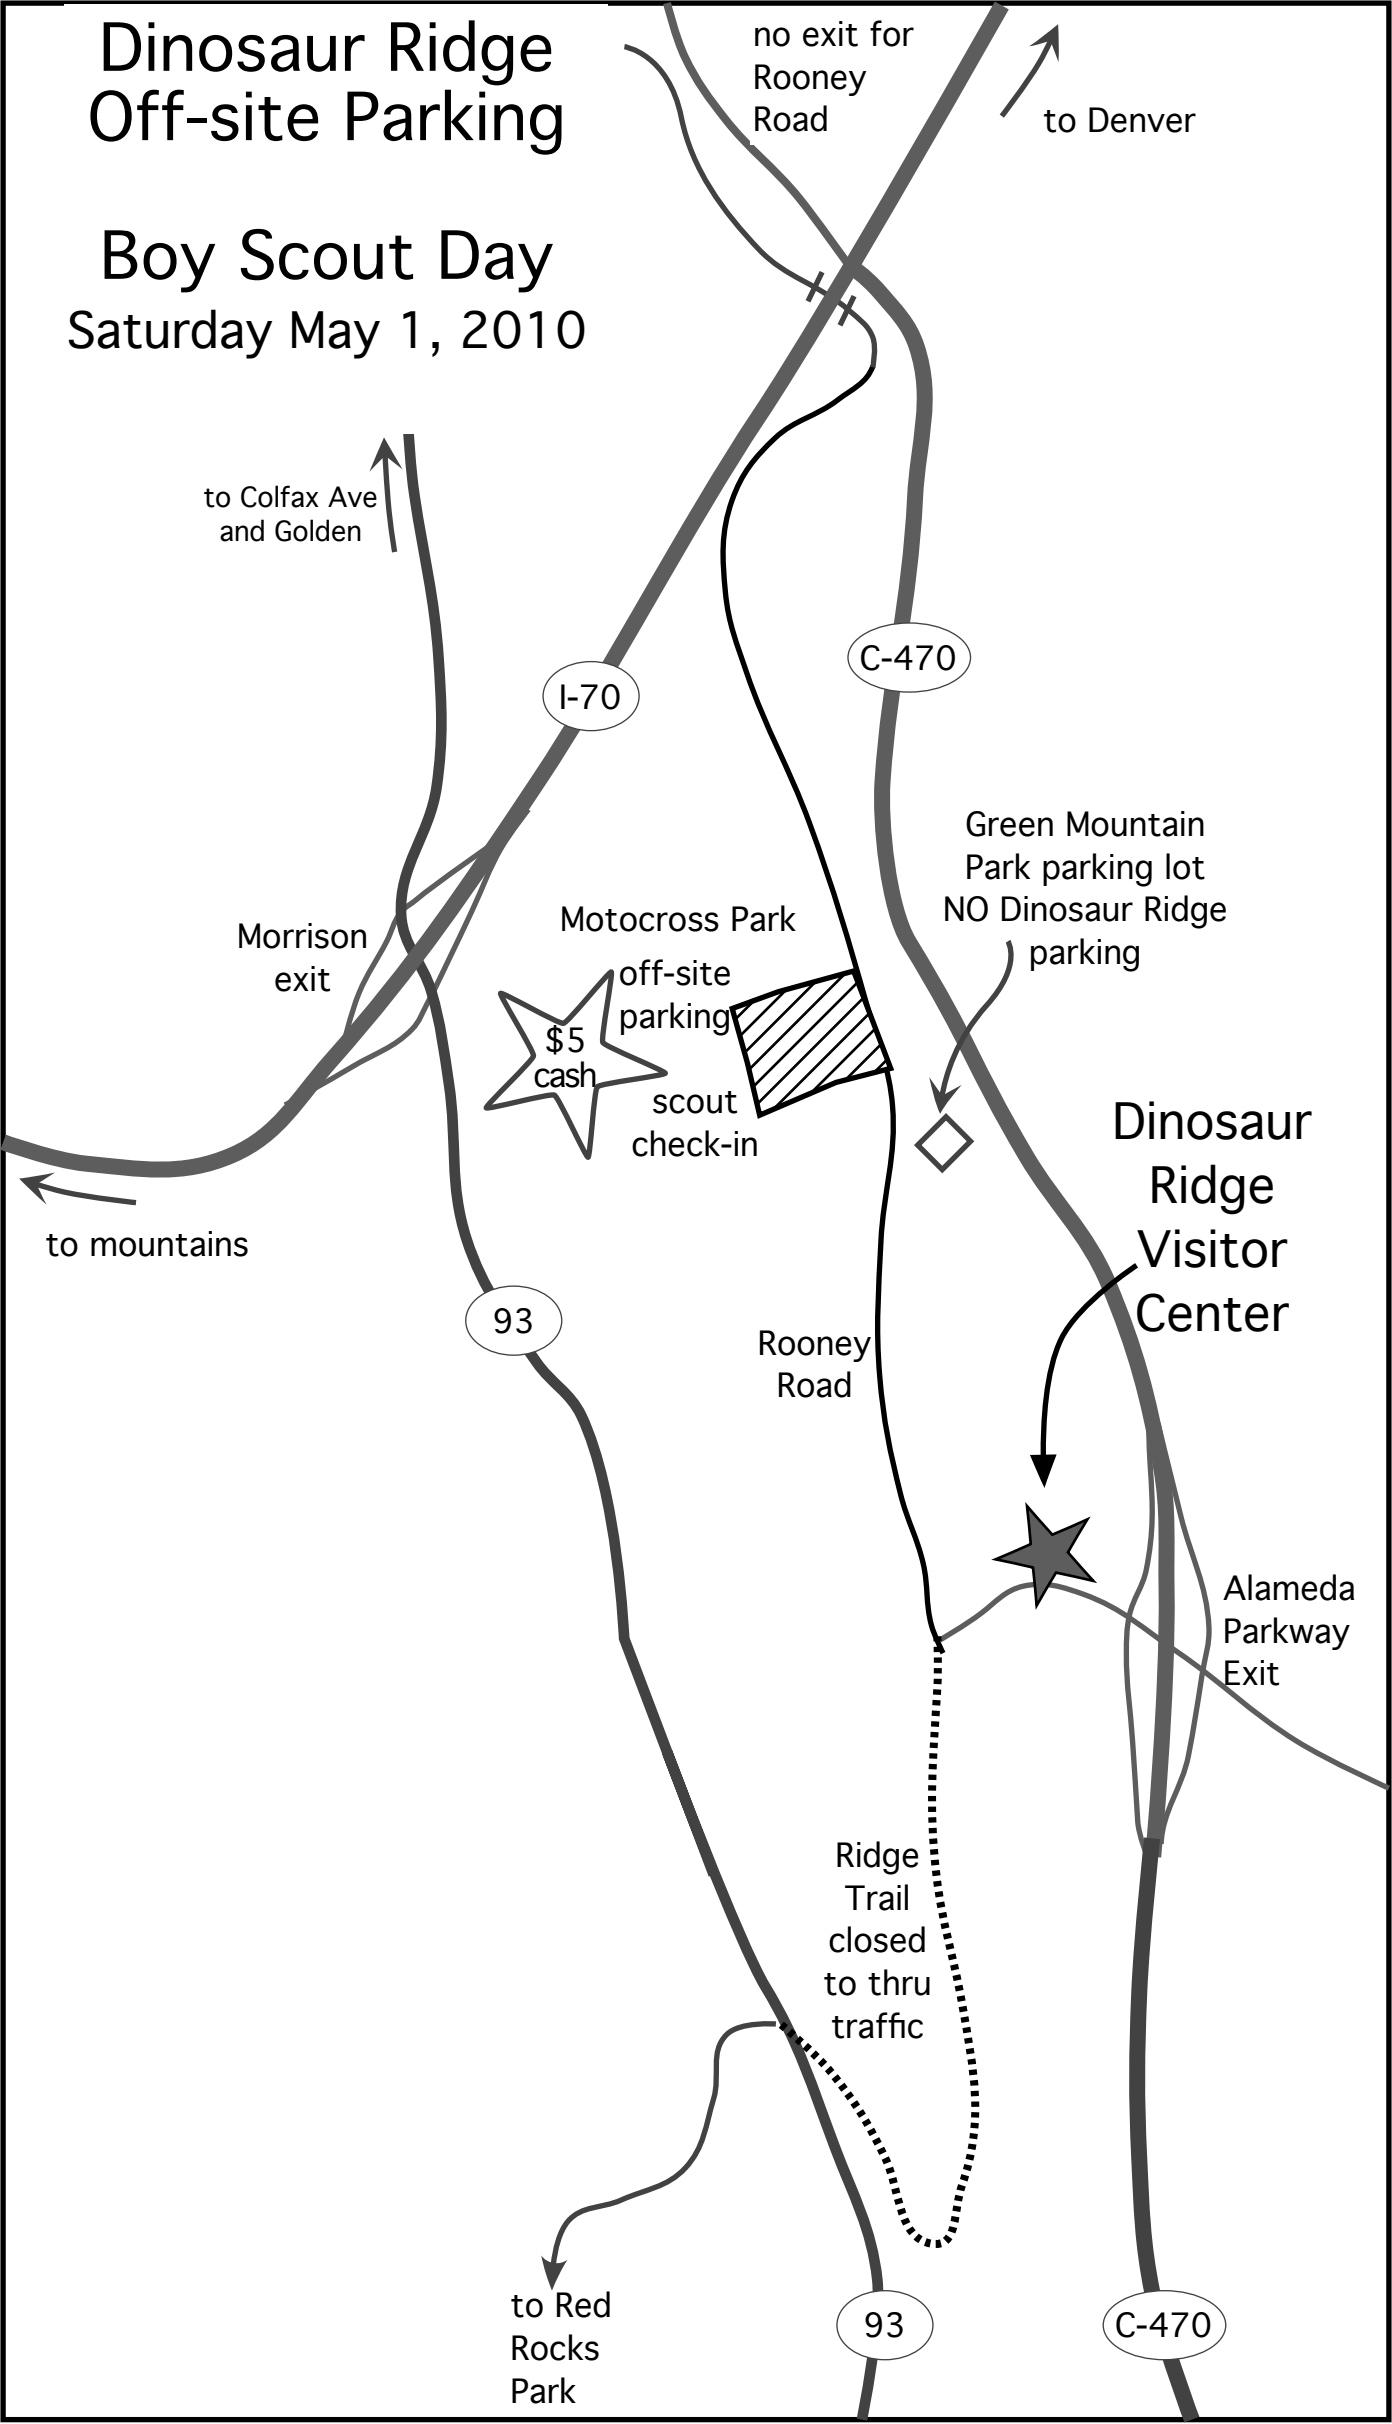

# Dinosaur Ridge Off-site Parking

## Boy Scout Day Saturday May 1, 2010

no exit for  
Rooney  
Road

to Denver

to Colfax Ave  
and Golden

I-70

C-470

Green Mountain  
Park parking lot  
NO Dinosaur Ridge  
parking

Morrison  
exit

Motocross Park

off-site  
parking

\$5  
cash

scout  
check-in

to mountains

93

Rooney  
Road

Dinosaur  
Ridge  
Visitor  
Center

Alameda  
Parkway  
Exit

Ridge  
Trail  
closed  
to thru  
traffic

to Red  
Rocks  
Park

93

C-470